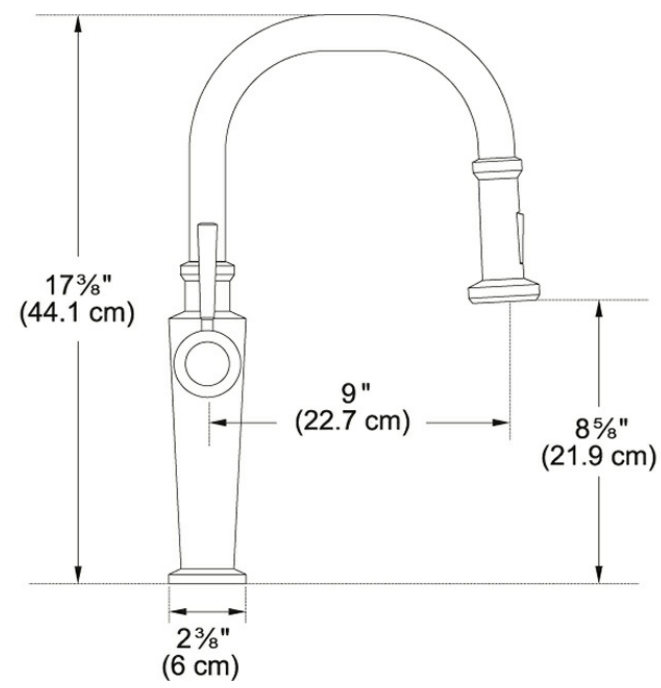

Absinthe FF5280 Satin Nickel

Beauty across the entire range. Oriented on current trends in product design, the combination of transitional style and sculptured form provide sleek aesthetics that will delight any chef day after day.

Product Picture

Technical Drawing

Product Information

Version	Pull-Down Spray
Spray Type	Full and Needle Spray
Faucet Operation	Side Lever
Flow Rate	1.75 gpm
Cartridge	35mm Ceramic Cartridge
Where to buy	Showroom
Countertop hole diameter	1 3/8"

Article Numbers

FUN#	115.0481.381
US Part Number	FF5280